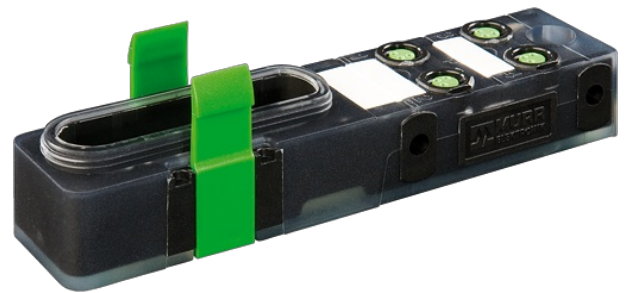

**EXACT8, 4XM8, 3 POLE BASIC HOUSING**

Without homerun-cable

4-way, 3-pole

Inline face or side mounting

Plastic housings with good resistance against chemicals and oils.

The resistance to aggressive media should be individually tested for your application. Further details on request.

[Link to Product](#)**Illustration**

M8-Females 3-pole

for 1 signal per port

Product may differ from Image

**Approvals****Contact Layout**

PIN 1	(+)
PIN 3	(-)
PIN 4	(NO)/(S1)
LED display	LED (green): Power / LED (yellow): (S1)

**General data**

Temperature range	-20...+70 °C, depending on cable quality
-------------------	--

**Technical Data**

Operating voltage	24 V DC
Operating current per contact	max. 2 A
Total current	max. 8 A
Protection	IP65/IP67