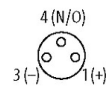

**EXACT8, 4XM8, 3 POLE BASIC HOUSING**

Without homerun-cable

4-way, 3-pole

Inline face or side mounting

Plastic housings with good resistance against chemicals and oils.

The resistance to aggressive media should be individually tested for your application. Further details on request.

[Link to Product](#)**Illustration**

M8-Females 3-pole

for 1 signal per port

Product may differ from Image

**Approvals****Contact Layout**

PIN 1	(+)
PIN 3	(-)
PIN 4	(NO)/(S1)
LED display	LED (green): Power / LED (yellow): (S1)