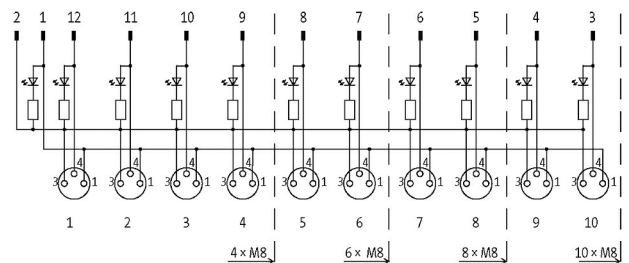

**EXACT8, 4XM8, 3 POLE BASIC HOUSING**

Without homerun-cable

4-way, 3-pole

Inline face or side mounting

Plastic housings with good resistance against chemicals and oils.

The resistance to aggressive media should be individually tested for your application. Further details on request.

[Link to Product](#)**Illustration**

M8-Females 3-pole

for 1 signal per port

Product may differ from Image

**Approvals****Contact Layout**

PIN 1	(+)
PIN 3	(-)
PIN 4	(NO)/(S1)
LED display	LED (green): Power / LED (yellow): (S1)

**General data**

Temperature range	-20...+70 °C, depending on cable quality
-------------------	--

**Technical Data**

Operating voltage	24 V DC
Operating current per contact	max. 2 A
Total current	max. 8 A
Protection	IP65/IP67