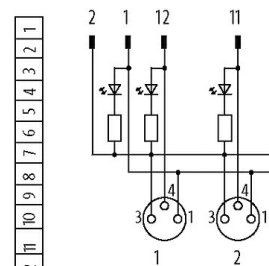

**EXACT8, 4XM8, 3 POLE BASIC HOUSING**

Without homerun-cable

4-way, 3-pole

Inline face or side mounting

Plastic housings with good resistance against chemicals and oils.

The resistance to aggressive media should be individually tested for your application. Further details on request.

[Link to Product](#)**Illustration**

M8-Females 3-pole

for 1 signal per port

Product may differ from Image

**Approvals****Contact Layout**

PIN 1	(+)
PIN 3	(-)
PIN 4	(NO)/(S1)
LED display	LED (green): Power / LED (yellow): (S1)

**General data**

Temperature range	-20...+70 °C, depending on cable quality
-------------------	--

**Technical Data**

Operating voltage	24 V DC
Operating current per contact	max. 2 A
Total current	max. 8 A
Protection	IP65/IP67